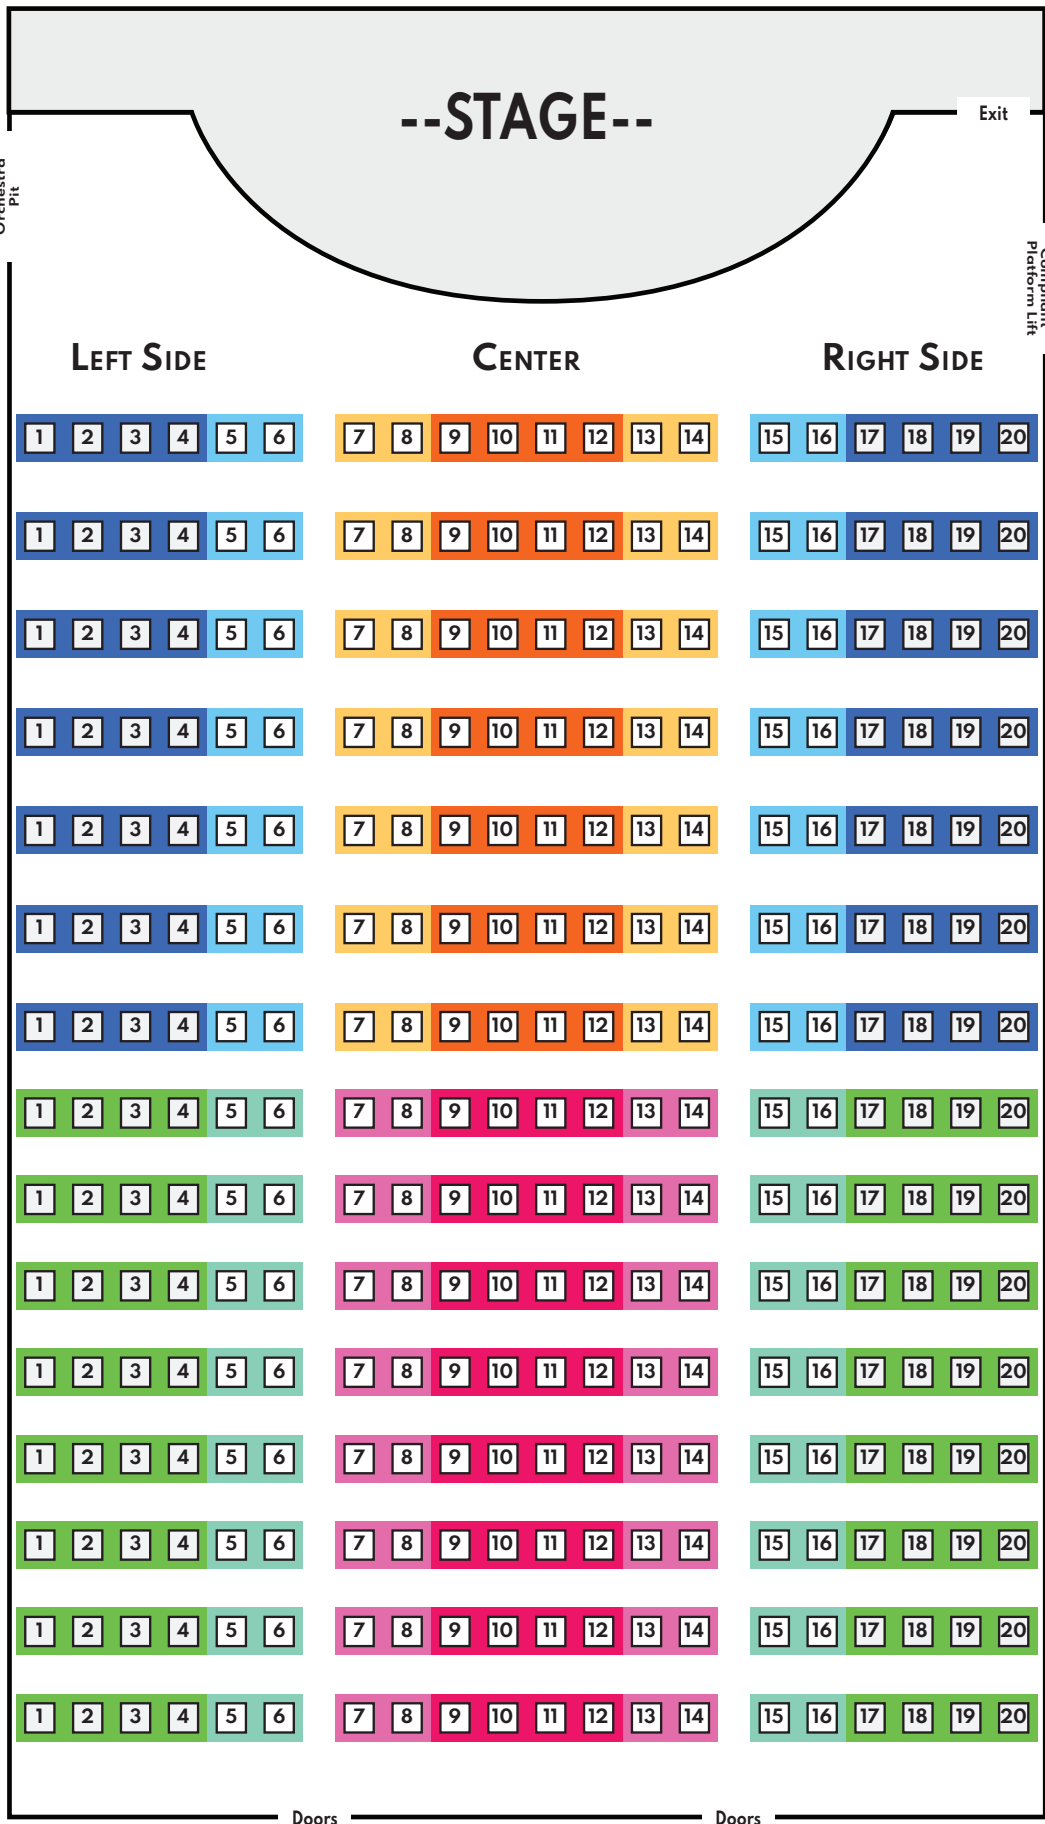

Cheney Hall Seating Chart

VIP PRICING TIERS

- VIP CENTER AISLE
- VIP CENTER
- VIP SIDE AISLE
- VIP SIDE

VIP SECTION

Row A

Row B

Row C

Row D

Row E

Row F

Row G

GENERAL SECTION

Row H

Row J

Row K

Row L

Row M

Row N

Row O

Row P

GENERAL PRICING TIERS

- GENERAL CENTER AISLE
- GENERAL CENTER
- GENERAL SIDE AISLE
- GENERAL SIDE

Doors

Doors